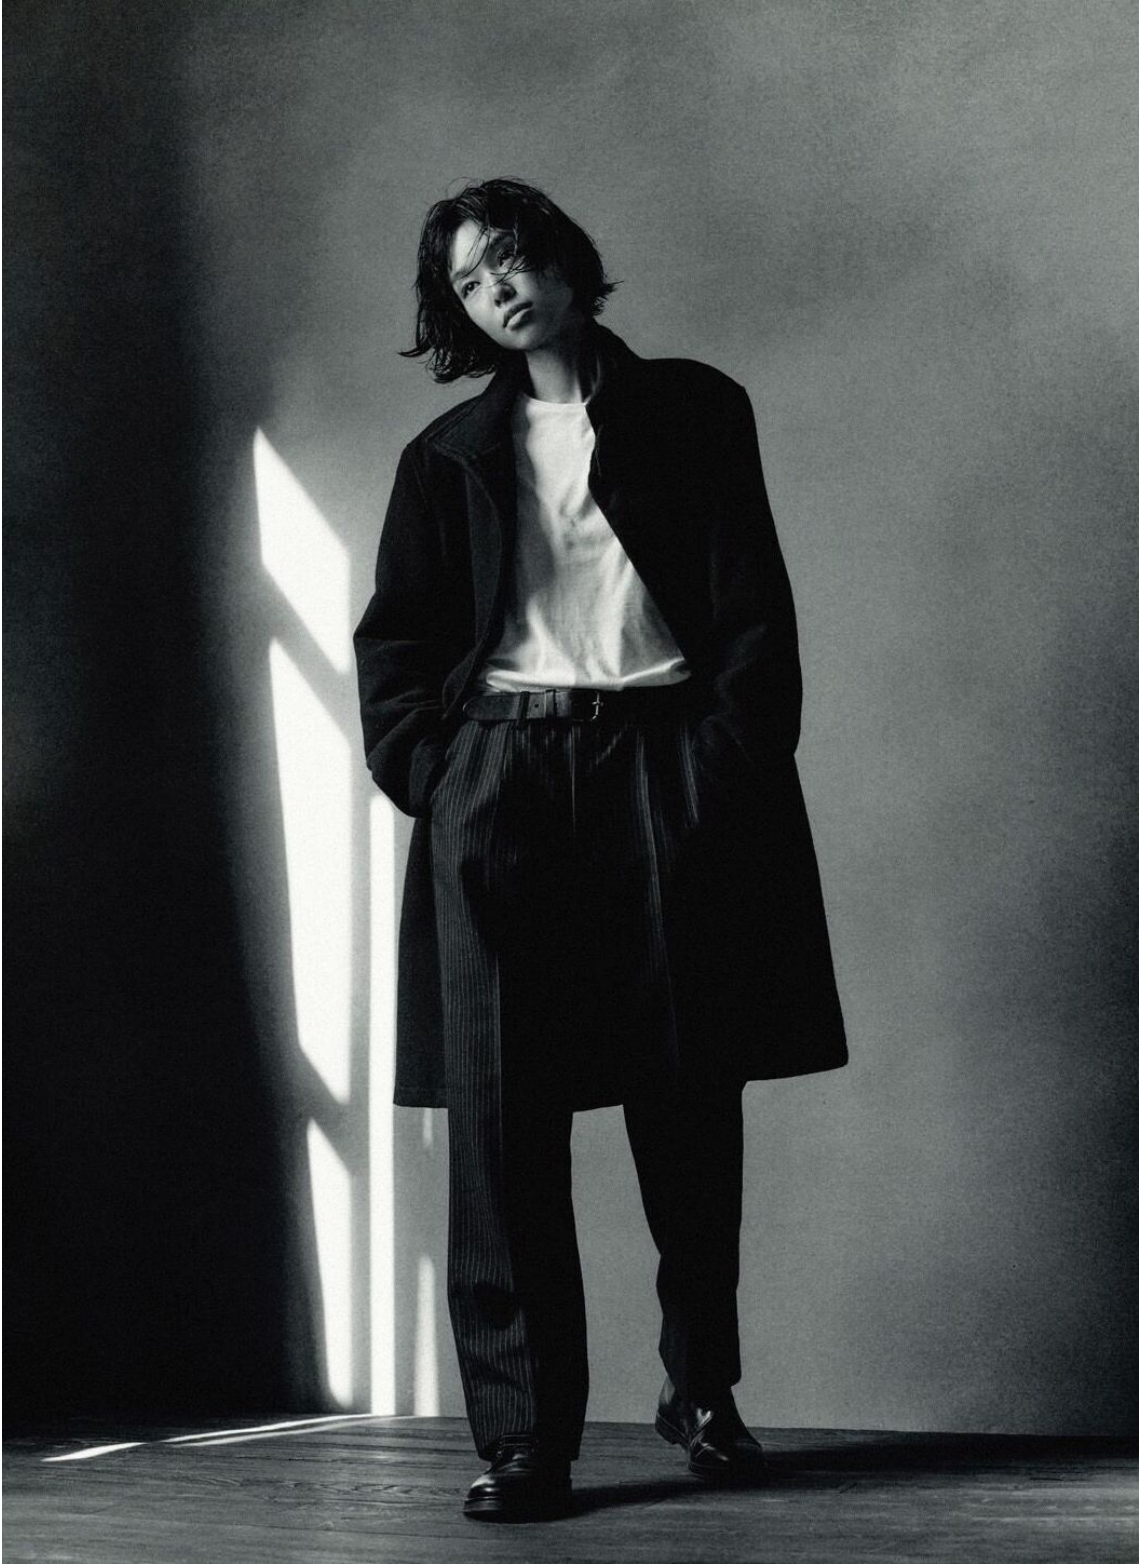

KOTOMI MOTOYAMA

height 5'9.5 · bust 30" · waist 23" · hips 34.5" · dress 36 EU/6 US/8 UK
shoes size 39.5 EU/8.5 US/6 UK · hair black · eyes brown

KOTOMI MOTOYAMA

height 5'9.5 · bust 30" · waist 23" · hips 34.5" · dress 36 EU/6 US/8 UK
shoes size 39.5 EU/8.5 US/6 UK · hair black · eyes brown